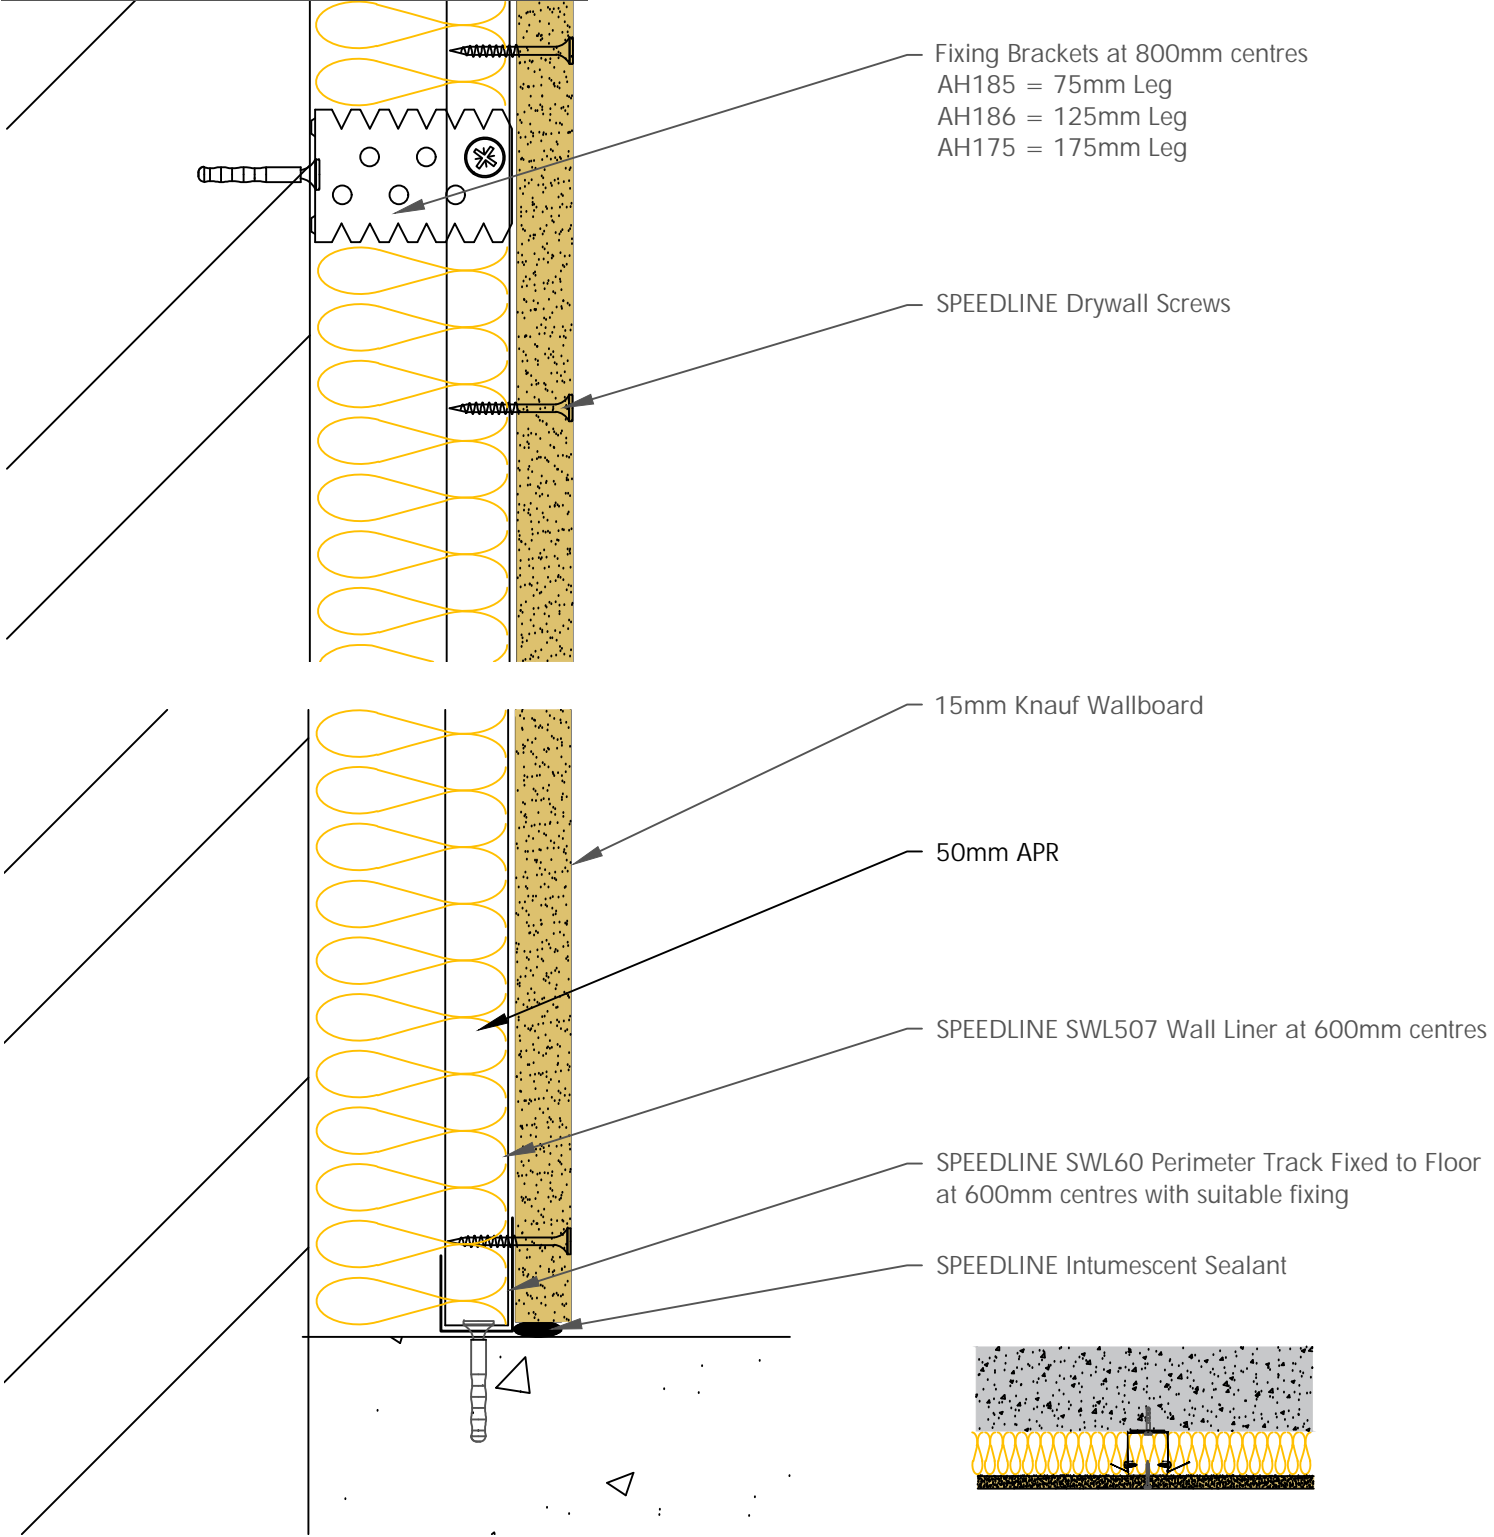

Board Thickness	Speedline Drywall Fixing Length
12.5mm & 15mm	25mm
12.5mm + 12.5mm	25mm + 38mm
12.5mm + 15mm	25mm + 42mm
15mm + 15mm	25mm + 42mm

CDR No: DATE: 22/10/19 Details to be read in conjunction with project specification guidelines

WALL LINING SYSTEM - WL507-K-52(50)

All performance data and system specifications are for systems constructed with materials & components as shown. The inclusion or substitution of any other manufacturers materials or components could invalidate test data and system performance and permission must be given in writing by SIG PLC.